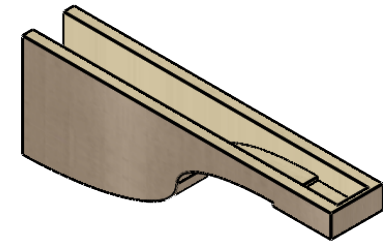

ITEM NUMBER: CORU05X30X10DELRCPR

5"W X 30"D X 10"H SERIES 3 THIN DEL MONTE ROUGH CEDAR TIMBERTHANE
FAUX WOOD CORBEL, PRIMED

SIDE PROFILE

FRONT PROFILE

ISOMETRIC

EKENA MILLWORK
2300 WEST MAIN ST.
CLARKSVILLE, TX 75426
TOLL FREE: 866-607-0453
WWW.EKENAMILLWORK.COM

NOTES

1. INSTALLATION TO BE COMPLETED IN ACCORDANCE WITH MANUFACTURER'S SPECIFICATIONS.
2. DRAWING MAY NOT BE TO SCALE
3. THIS DRAWING IS INTENDED FOR DESIGN AND PLANNING PURPOSES ONLY.
4. ALL INFORMATION CONTAINED HEREIN WAS CURRENT AT THE TIME OF DEVELOPMENT BUT MUST BE REVIEWED AND APPROVED BY THE PRODUCT MANUFACTURER TO BE CONSIDERED ACCURATE.
5. TIMBERTHANE ARCHITECTURAL PRODUCTS ARE MADE FROM HIGH DENSITY URETHANE AND COME FACTORY PRIMED