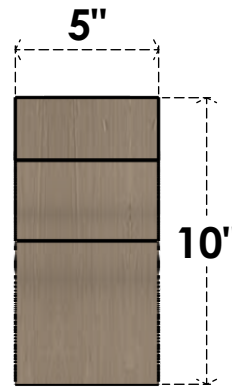

ITEM NUMBER: CORU05X30X10DELRCPR

5"W X 30"D X 10"H SERIES 3 THIN DEL MONTE ROUGH CEDAR TIMBERTHANE
FAUX WOOD CORBEL, PRIMED

SIDE PROFILE

FRONT PROFILE

ISOMETRIC

EKENA MILLWORK
2300 WEST MAIN ST.
CLARKSVILLE, TX 75426
TOLL FREE: 866-607-0453
WWW.EKENAMILLWORK.COM