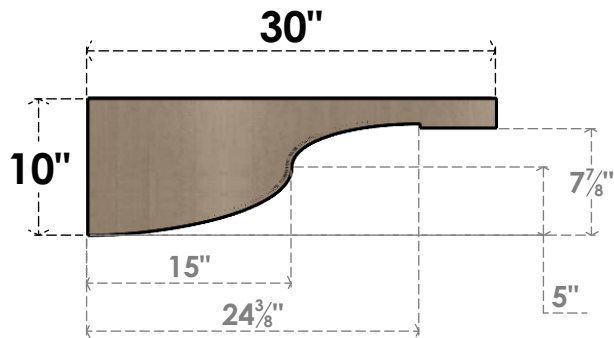

ITEM NUMBER: CORU05X30X10DELRCPR

5"W X 30"D X 10"H SERIES 3 THIN DEL MONTE ROUGH CEDAR TIMBERTHANE
FAUX WOOD CORBEL, PRIMED

SIDE PROFILE

FRONT PROFILE

ISOMETRIC

EKENA MILLWORK
2300 WEST MAIN ST.
CLARKSVILLE, TX 75426
TOLL FREE: 866-607-0453
WWW.EKENAMILLWORK.COM

NOTES

1. INSTALLATION TO BE COMPLETED IN ACCORDANCE WITH MANUFACTURER'S SPECIFICATIONS.
2. DRAWING MAY NOT BE TO SCALE
3. THIS DRAWING IS INTENDED FOR DESIGN AND PLANNING PURPOSES ONLY.
4. ALL INFORMATION CONTAINED HEREIN WAS CURRENT AT THE TIME OF DEVELOPMENT BUT MUST BE REVIEWED AND APPROVED BY THE PRODUCT MANUFACTURER TO BE CONSIDERED ACCURATE.
5. TIMBERTHANE ARCHITECTURAL PRODUCTS ARE MADE FROM HIGH DENSITY URETHANE AND COME FACTORY PRIMED